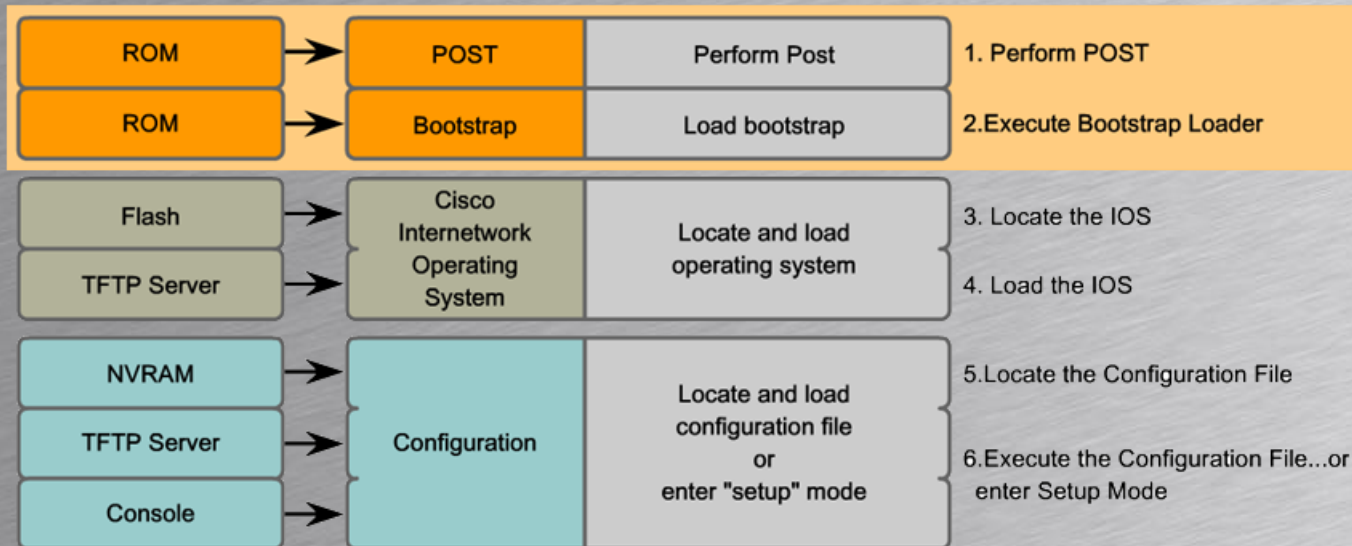

Router/Switch

- Lagerplads
 - RAM
 - ROM
 - NVRAM
 - Flash

| Memory | Volatile / Non-Volatile | Stores |
|--------------|-------------------------|--|
| RAM | Volatile | <ul style="list-style-type: none">• Running IOS• Running configuration file• IP routing and ARP tables• Packet buffer |
| ROM | Non-Volatile | <ul style="list-style-type: none">• Bootup instructions• Basic diagnostic software• Limited IOS |
| NVRAM | Non-Volatile | <ul style="list-style-type: none">• Startup configuration file |
| Flash | Non-Volatile | <ul style="list-style-type: none">• IOS• Other system files |

Router

- Indmad
 - Nu har i set et billede så behøver i ikke splitte en ad.

Router

- Opstarts rækkefølgen

How a Router Boots Up

Router/switch

- Versions er af IOS

c2960-lanbase-mz.122-25.SEE2.bin

IOS/Router

- M Releases
 - Extended maintenance
 - Lang support tid
- T Releases
 - Standard Maintenance
 - Nyeste features

IOS/Router

- Rebuild Version

IOS/Switch

- Feature sets

| Name | Features |
|-------------|---|
| LAN Lite | Enterprise EntryLevel Layer 2 Switching |
| LAN Base | Enterprise Access Layer 2 Switching |
| IP Base | Enterprise Access Layer 3 Switching |
| IP Services | Advanced Layer 3 Switching |

- LAN Lite
 - CDP, DTP, VTPv2, LLDP, 802.1X, 802.1Q, STP

IOS/Switch

- Feature sets

| Name | Features |
|-------------|---|
| LAN Lite | Enterprise EntryLevel Layer 2 Switching |
| LAN Base | Enterprise Access Layer 2 Switching |
| IP Base | Enterprise Access Layer 3 Switching |
| IP Services | Advanced Layer 3 Switching |