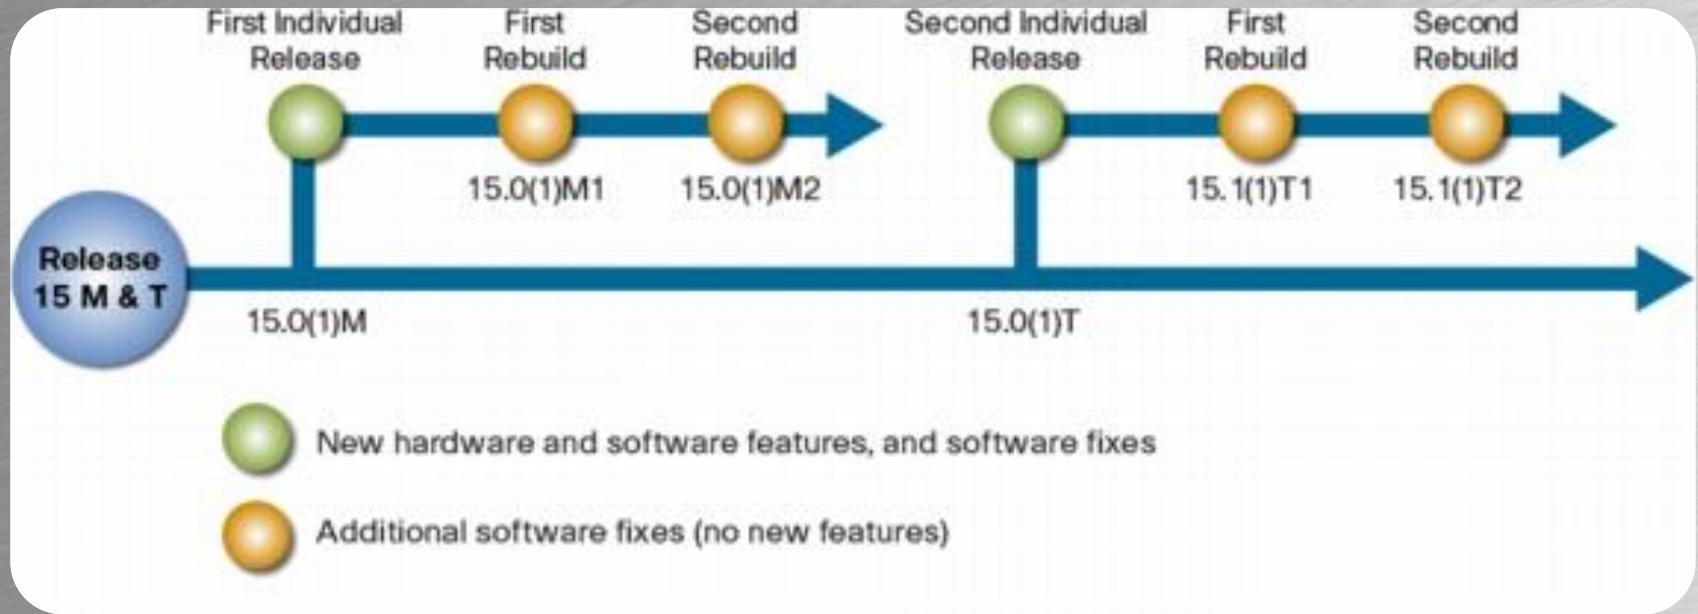

IOS/Router

- M Releases
 - Extended maintenance
 - Lang support tid
- T Releases
 - Standard Maintenance
 - Nyeste features

IOS/Router

- Rebuild Version

IOS/Switch

- Feature sets

| Name | Features |
|-------------|---|
| LAN Lite | Enterprise EntryLevel Layer 2 Switching |
| LAN Base | Enterprise Access Layer 2 Switching |
| IP Base | Enterprise Access Layer 3 Switching |
| IP Services | Advanced Layer 3 Switching |